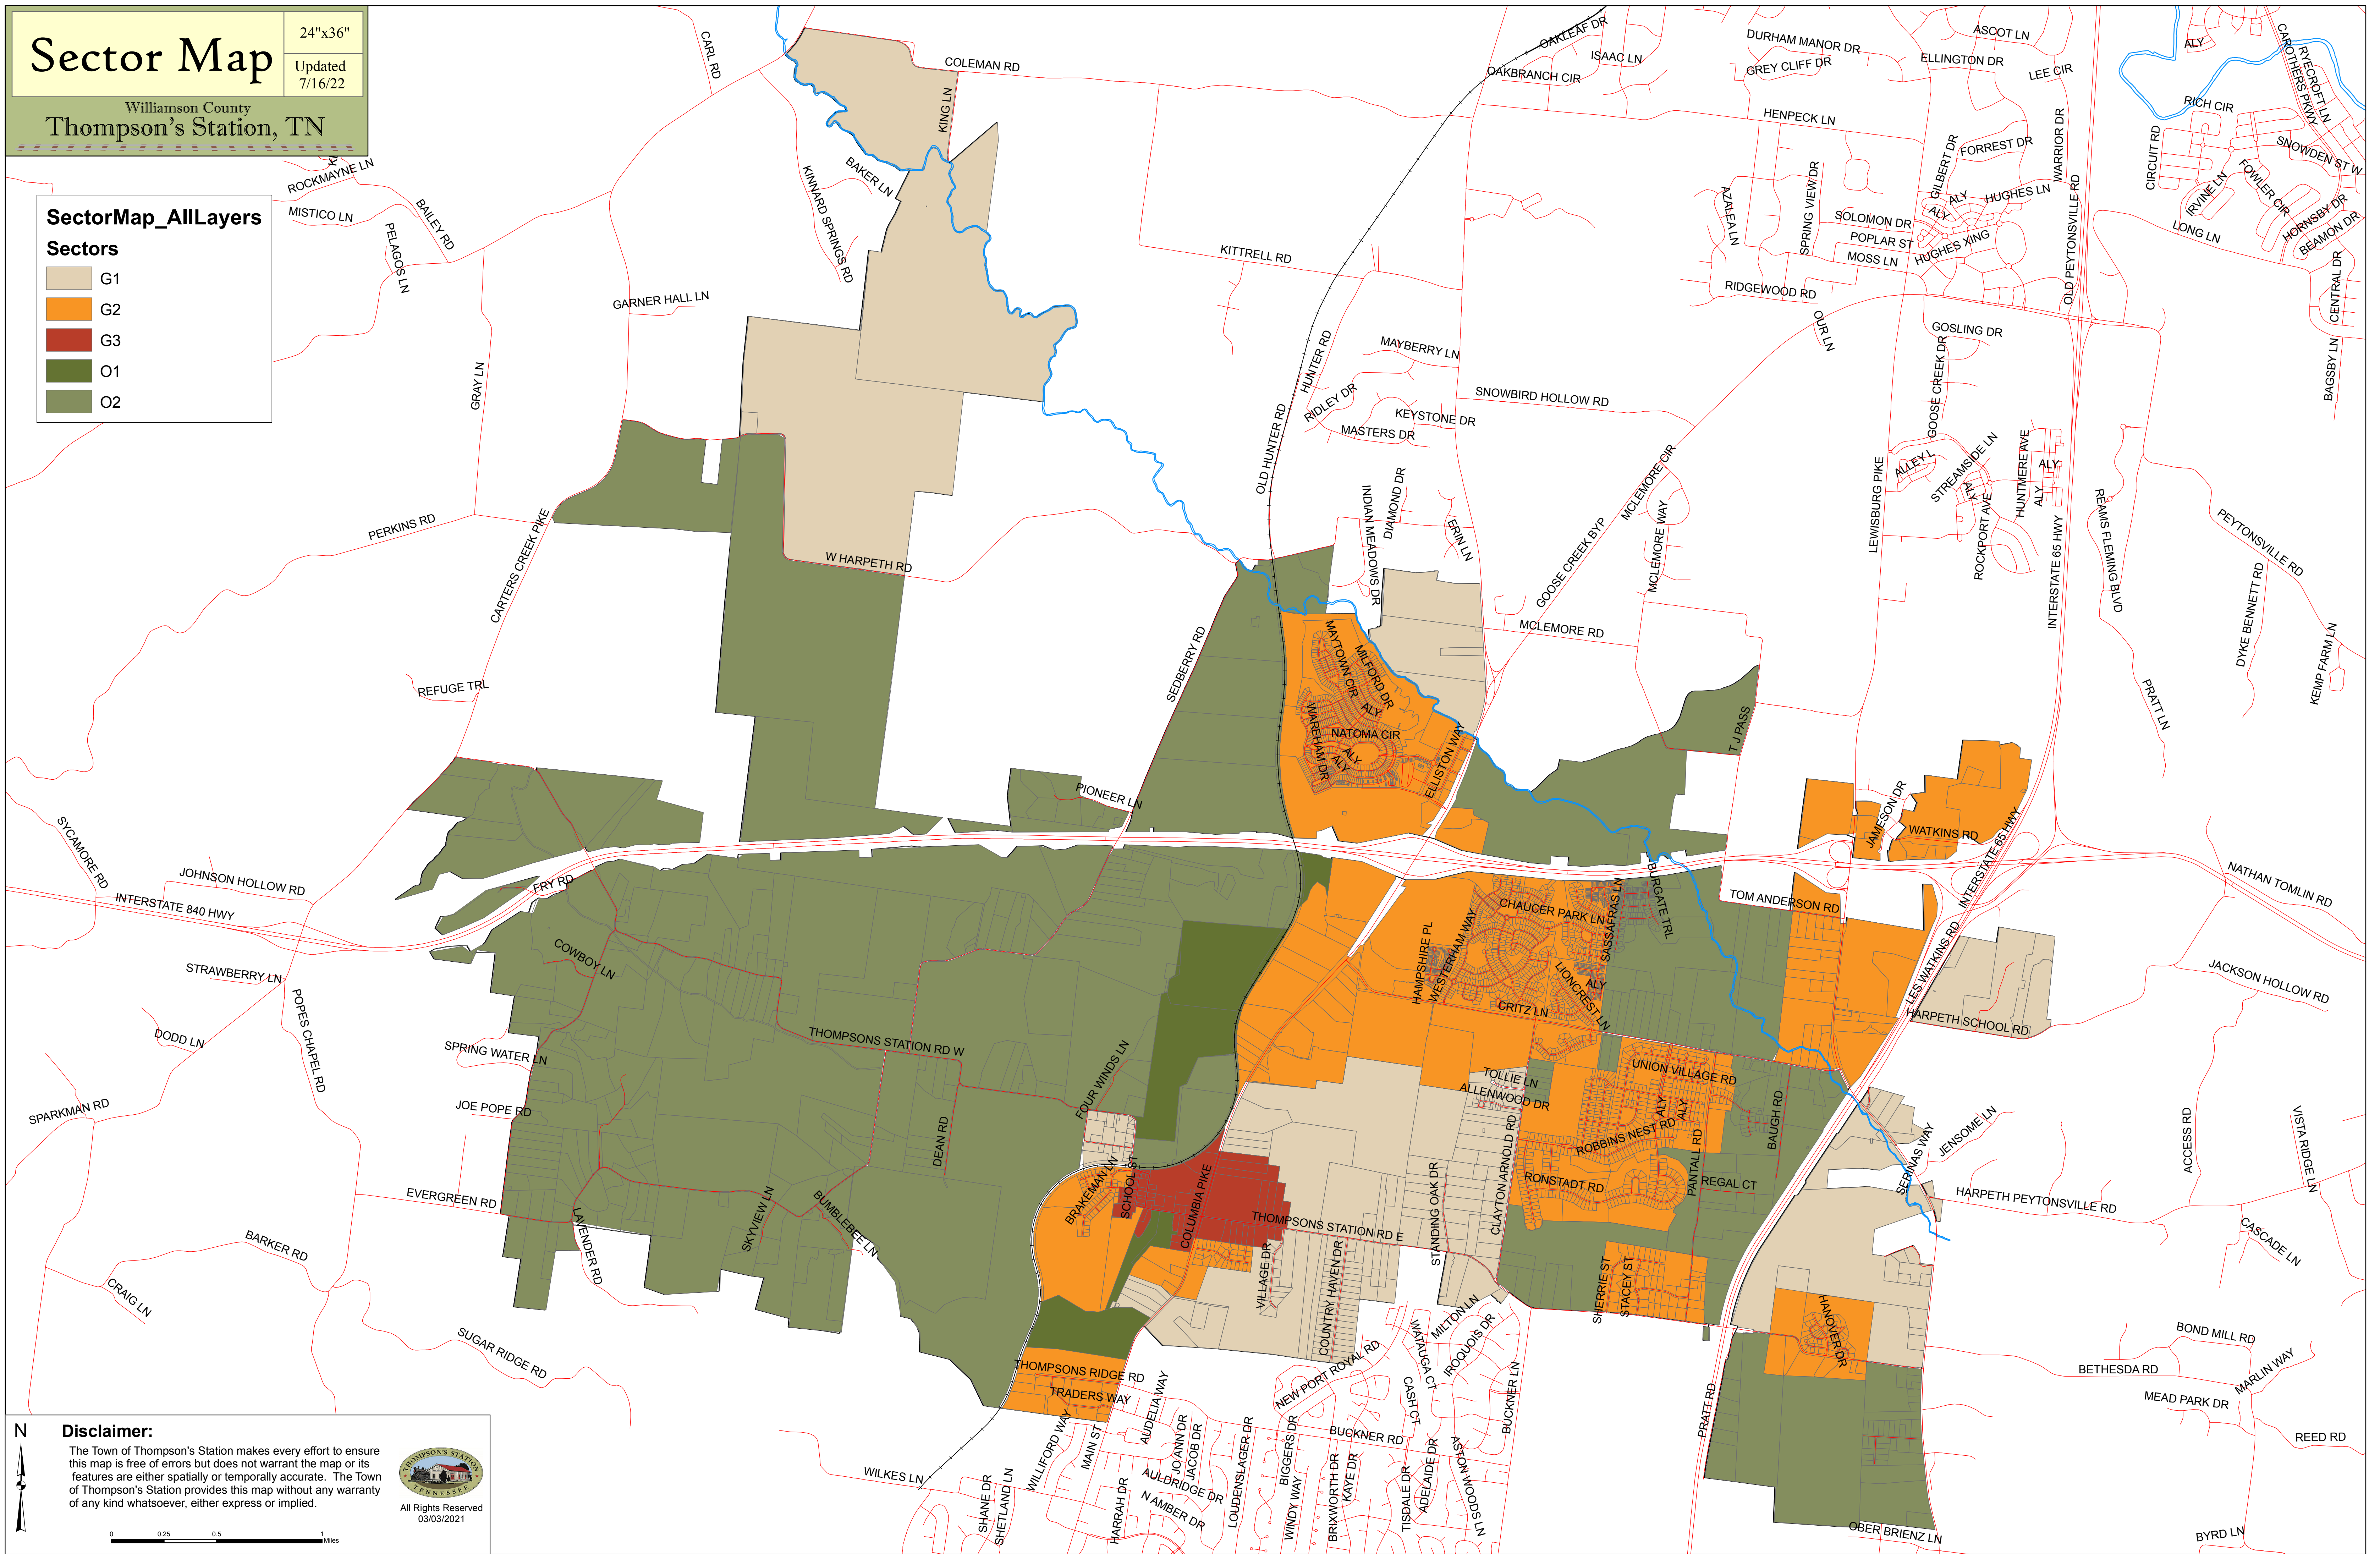

Sector Map

24"x36"

Updated
7/16/22

Williamson County
Thompson's Station, TN

SectorMap_AllLayers

Sectors

- G1
- G2
- G3
- O1
- O2

Disclaimer:

The Town of Thompson's Station makes every effort to ensure this map is free of errors but does not warrant the map or its features are either spatially or temporally accurate. The Town of Thompson's Station provides this map without any warranty of any kind whatsoever, either express or implied.