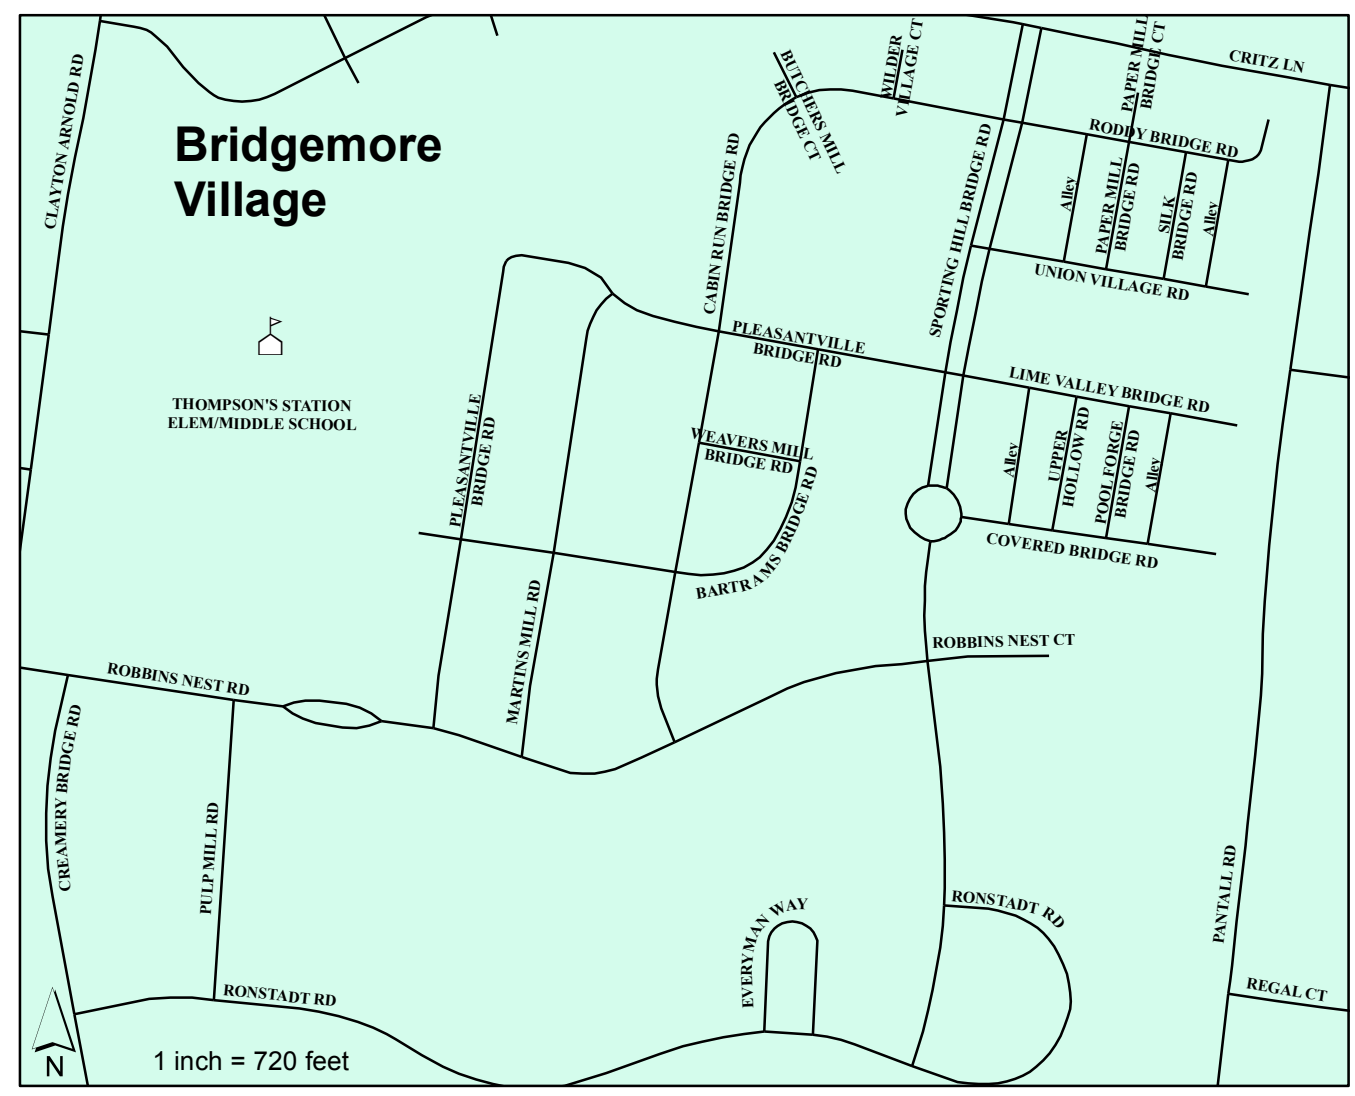

# The Town of Thompson's Station

Incorporated in 1990

### Collector Roads

- Cayne Springs Rd
- Clayton Arnold Rd
- Critz Ln
- Evergreen Rd
- Pantall Rd
- Sedberry Rd
- Thompson's Station Rd East
- Thompson's Station Rd West
- Traders Way
- W. Harpeth Rd (Section)

### Local Roads

- Baugh Rd
- Berry Patch Rd
- Blackberry Estates Dr
- Blair Park Cir
- Bloomfield Dr
- Brenda St
- Country Haven Dr
- Dean Rd
- Dudley Dr
- Dustin Dr
- Fry Rd
- Hanover Dr
- Harpeth School Rd
- Hemmingway Cir
- Learcrest Ct
- Les Watkins Rd
- Old Thompson's Station Rd
- Pratt Rd
- School St
- Sherrie St
- Stacey St
- Standing Oak Dr
- Station South Dr
- Thompson's Ridge Rd
- Village Dr
- Watkins Rd

### Fields of Canterbury

- Becket Cir
- Bramblewood Ln
- Callaway Park Pl
- Carena Terrace Ct
- Channing Dr
- Chantry Place Ln
- Chaucer Park Ln
- Cloister Ln
- Coppergate Way
- Danby Trace Dr
- Devonwood Ln
- Dunstan Place Dr
- Durham Trail Dr
- English Garden Way
- Firtree Way
- Hadley Close Ln
- Hampshire Pl
- Lionsgate Way
- Nickelby Pl
- Paddock Park Dr
- Ravenscourt Dr
- Redwood Trl
- Sassafra Ln
- Seven Oaks Park
- Stockwood Trail
- Sturry Cove Dr
- Tapestry Ct
- Tapestry St
- Waldorf Ln
- Wellesley Square Dr
- Westerham Way
- Whitstable Ct