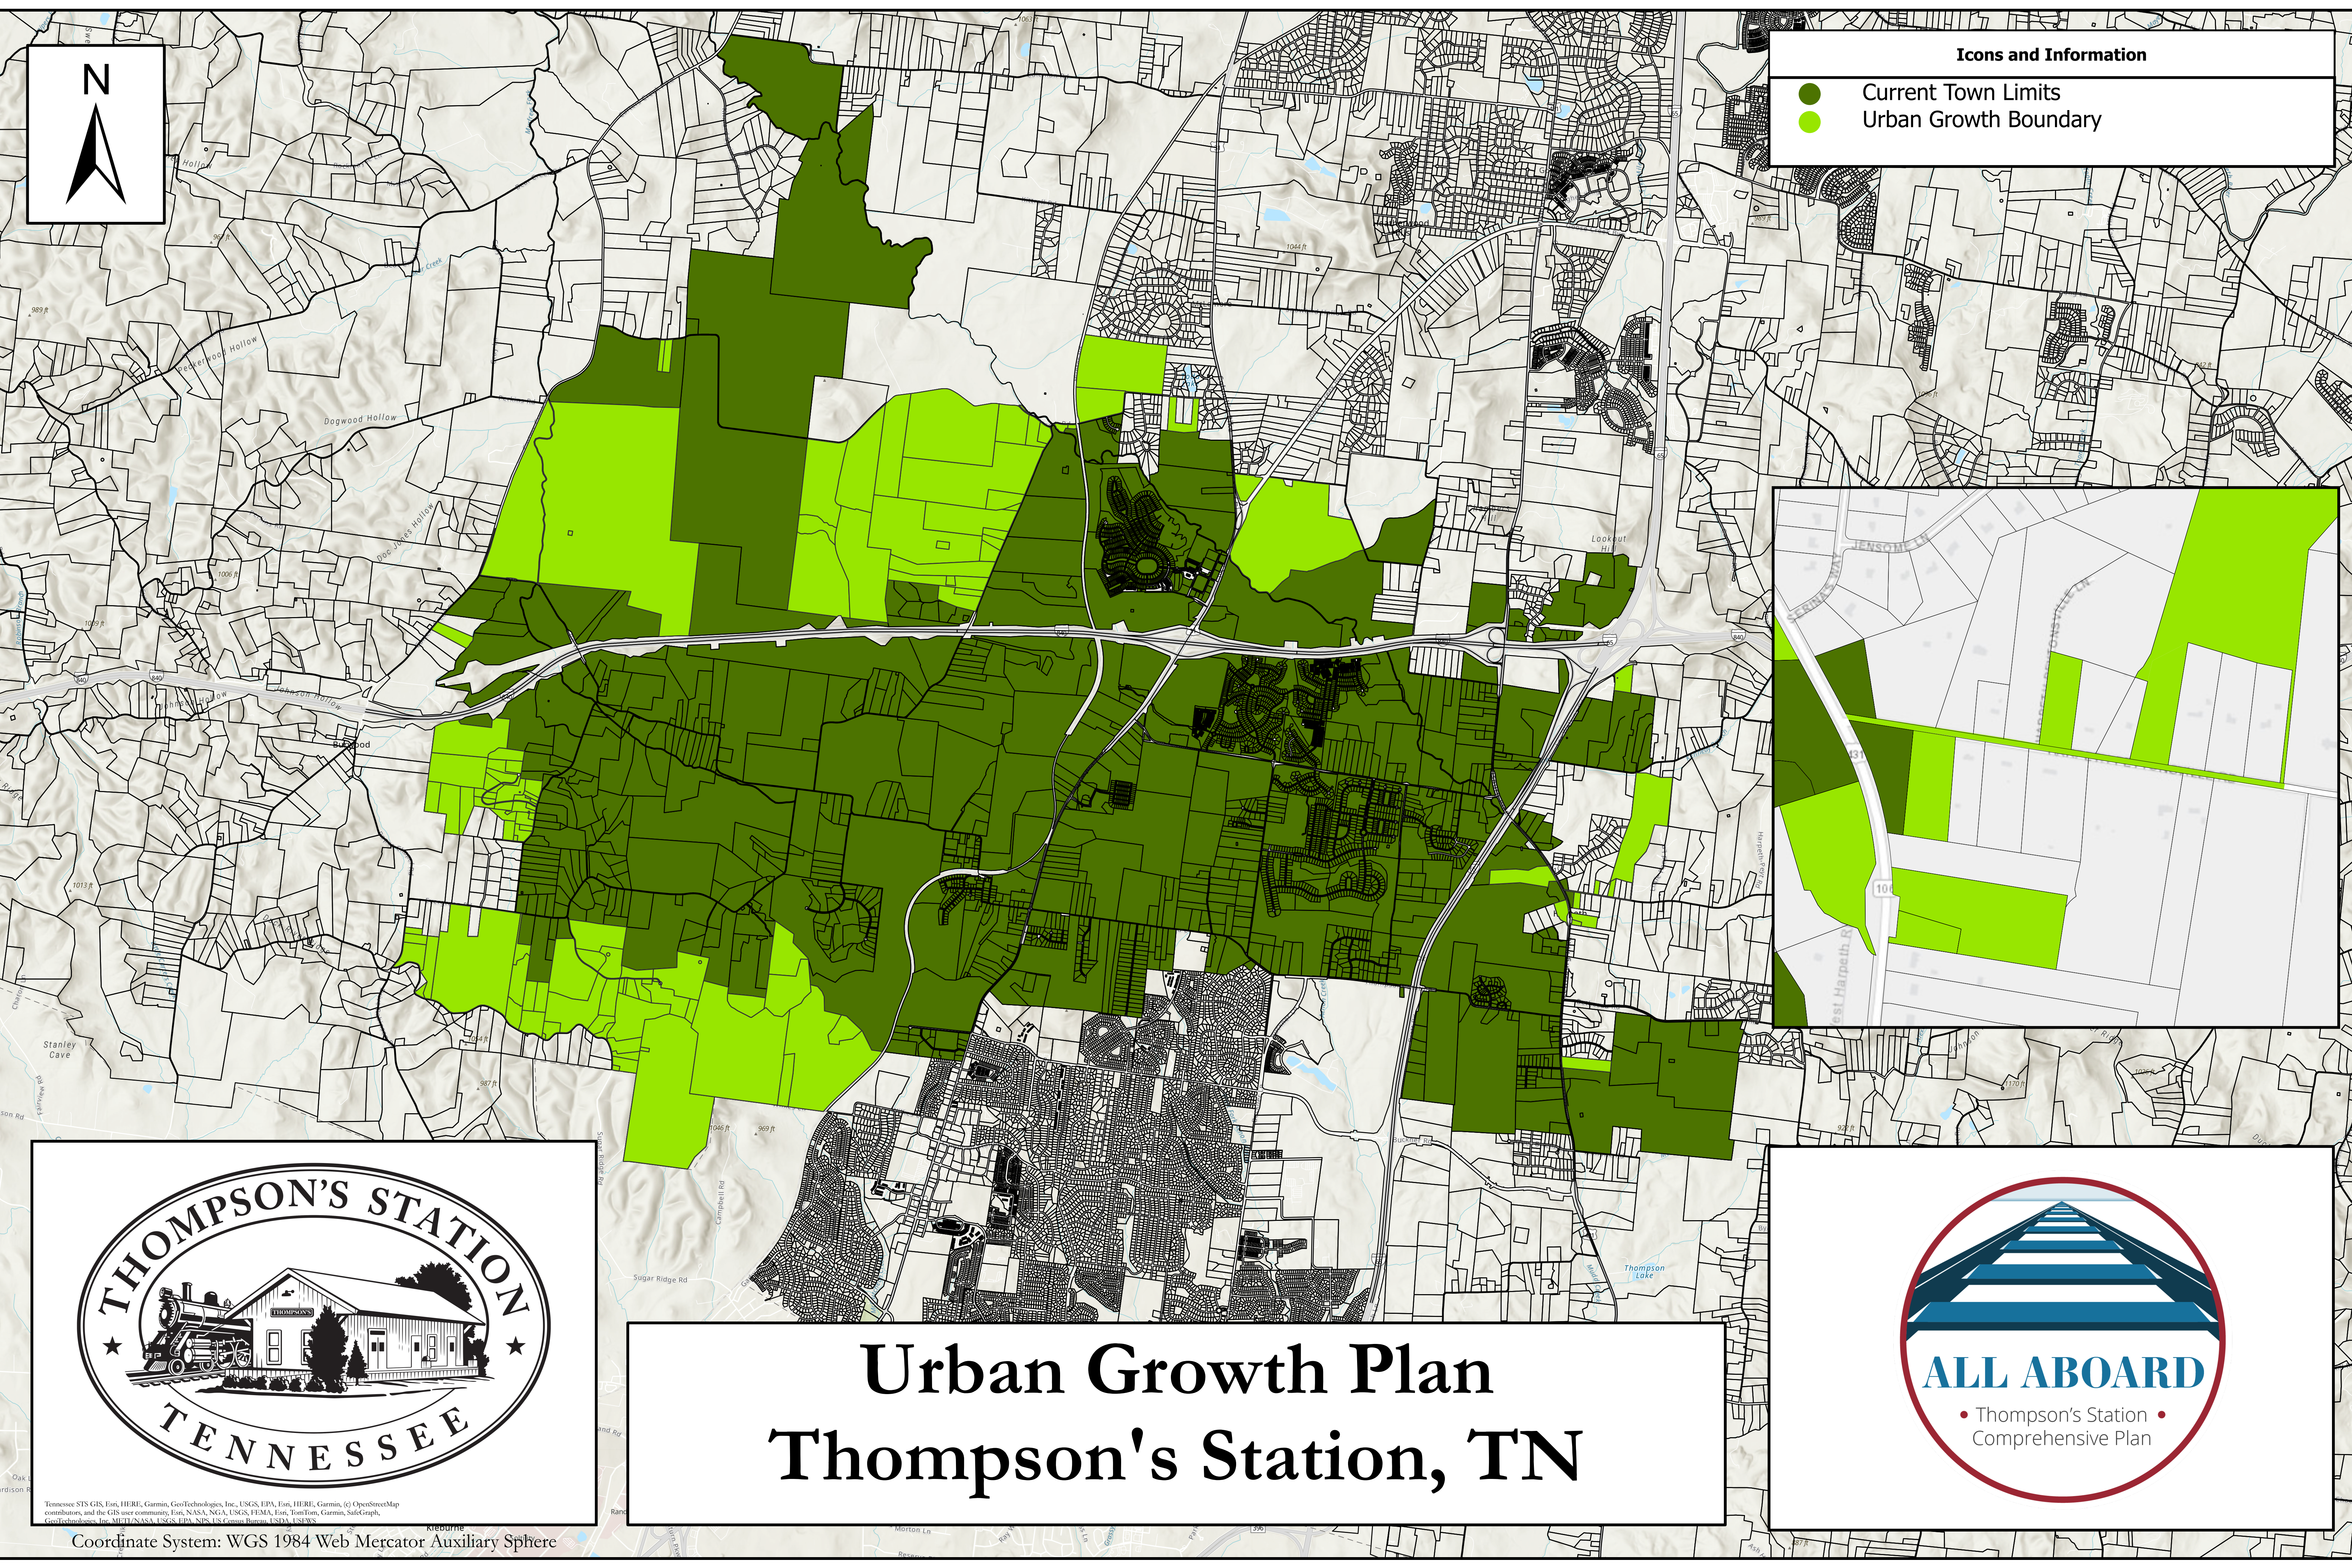

**Icons and Information**

- Current Town Limits
- Urban Growth Boundary

# Urban Growth Plan Thompson's Station, TN

Tennessee STIS GIS, Esri, HERE, Garmin, GeoTechnology, Inc., USGS, EPA, Esri, HERE, Garmin, (c) OpenStreetMap contributors, and the GIS user community, Esri, NASA, NGA, USGS, FEMA, Esri, TomTom, Garmin, SafeGraph, GeoTechnology, Inc., MITI/NASA, USGS, EPA, NPS, US Census Bureau, USDA, USFWS

Coordinate System: WGS 1984 Web Mercator Auxiliary Sphere