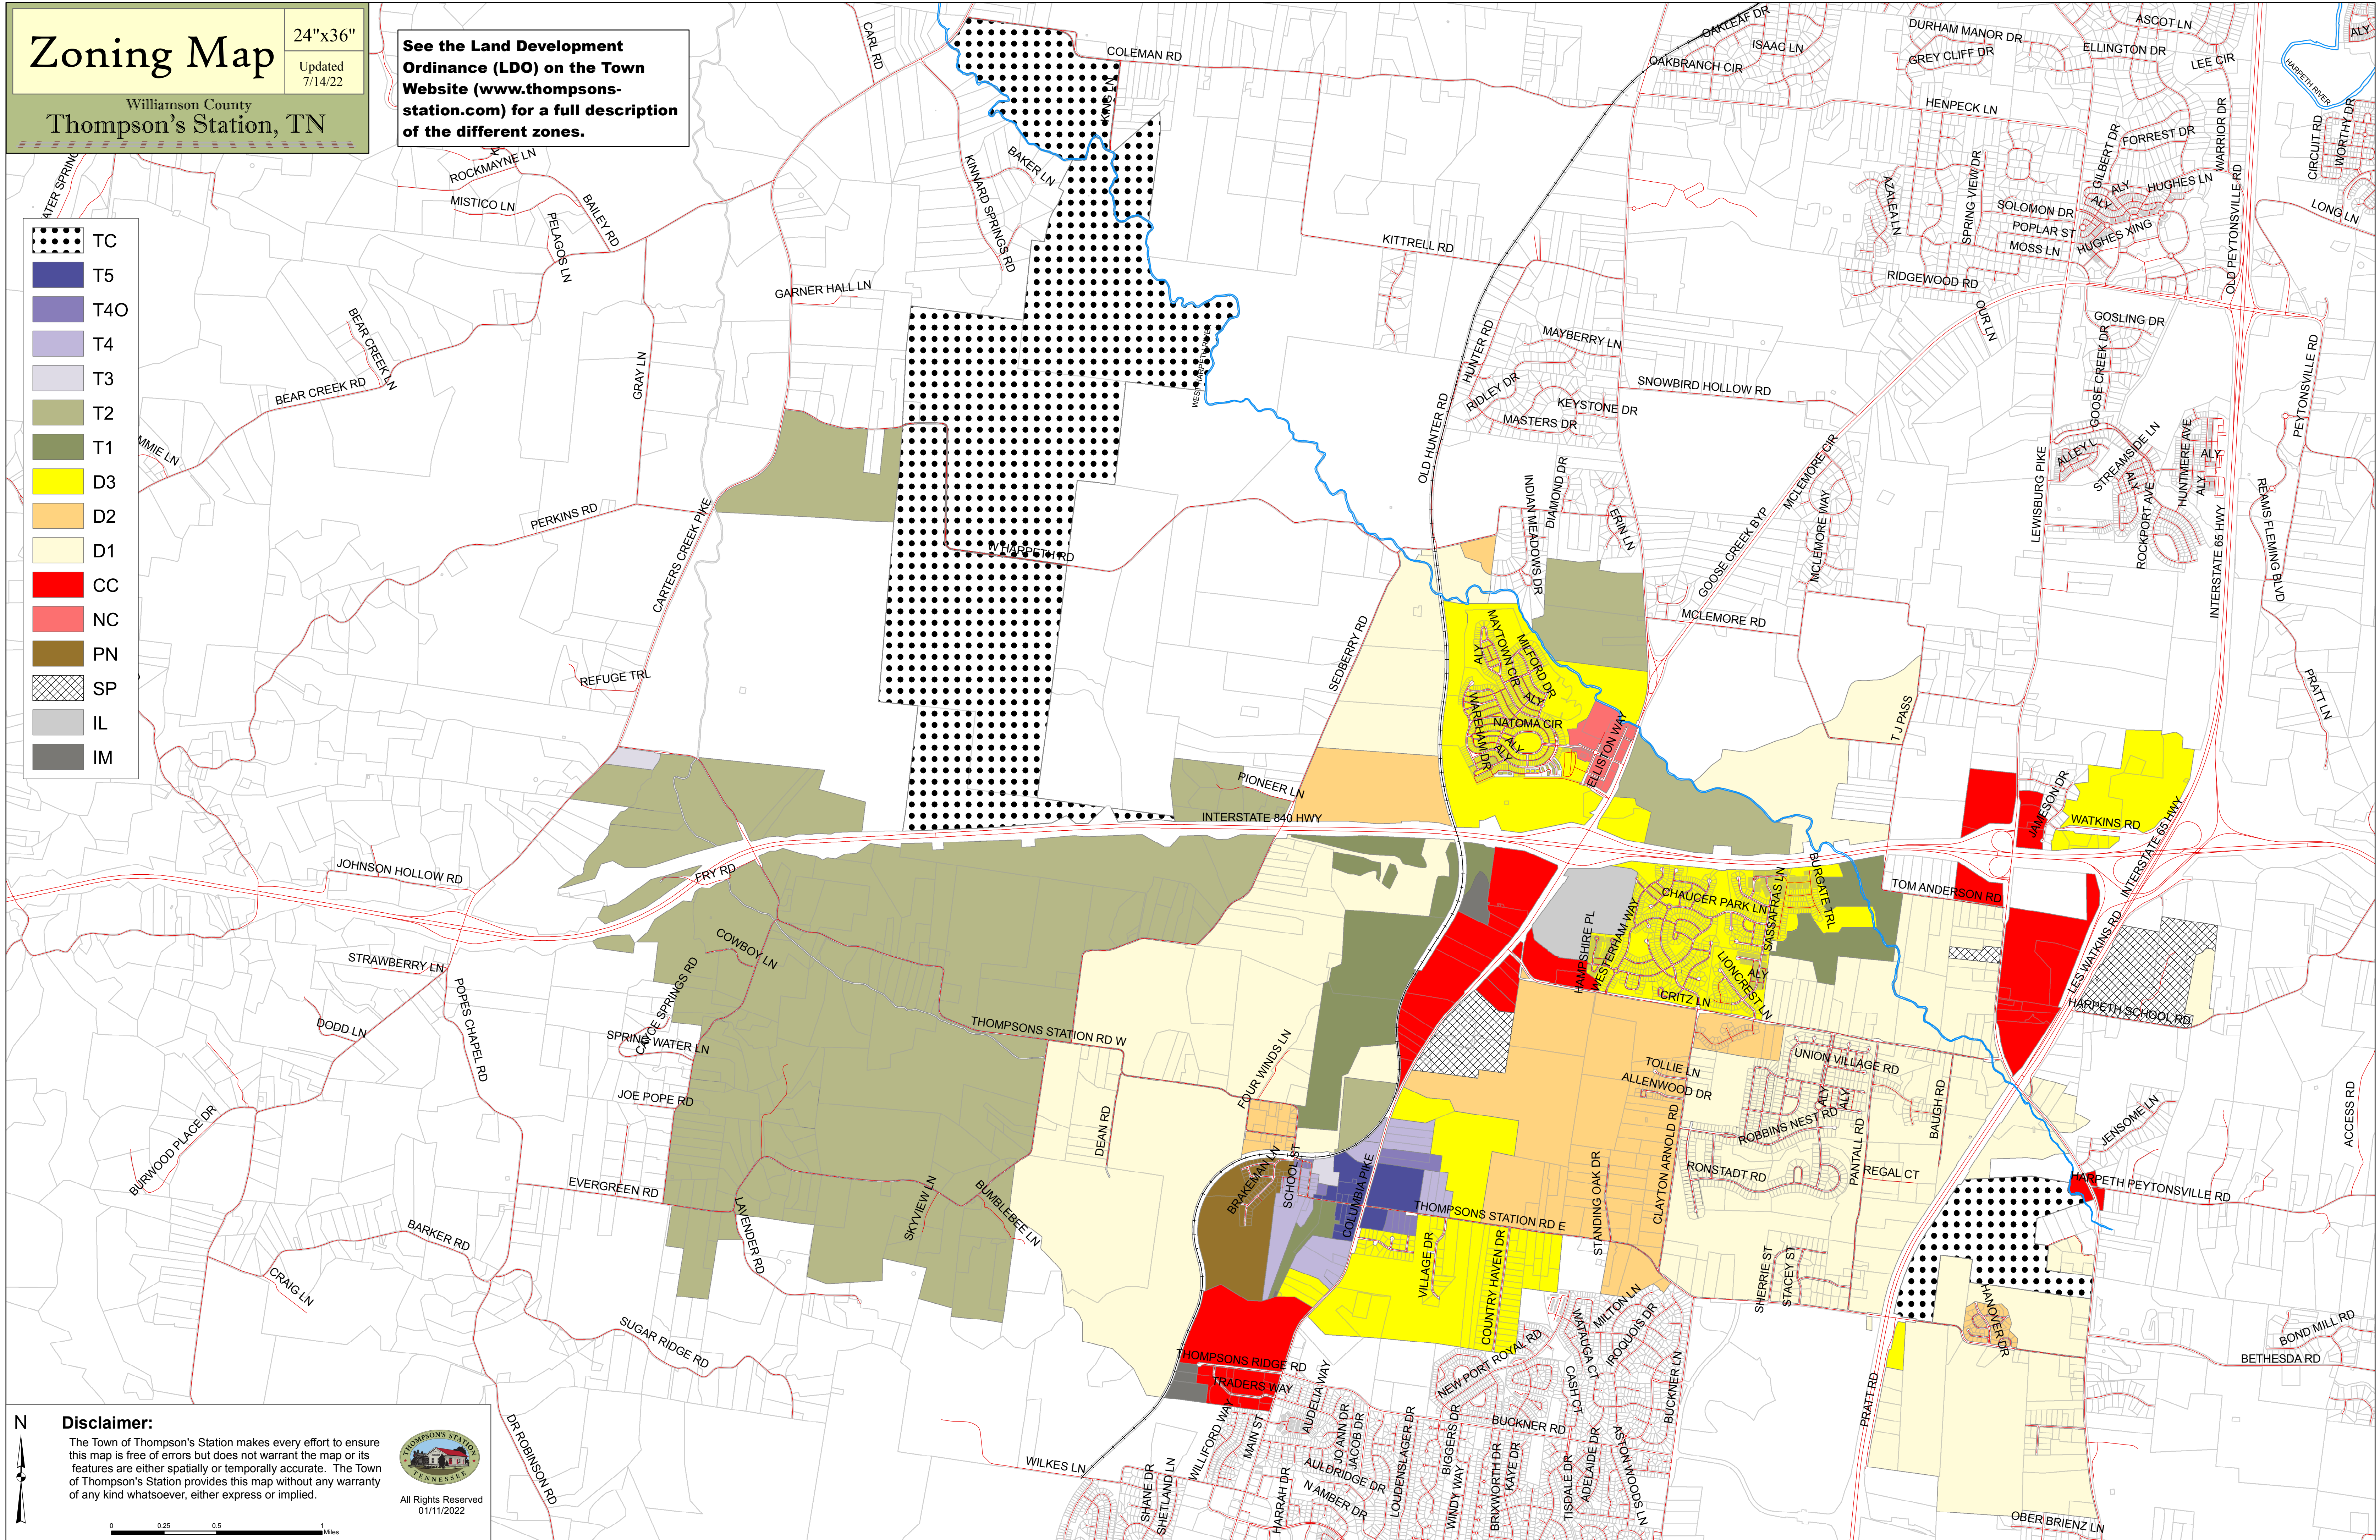

Zoning Map

24"x36"

Updated
7/14/22

Williamson County
Thompson's Station, TN

See the Land Development Ordinance (LDO) on the Town Website (www.thompsons-station.com) for a full description of the different zones.

-  TC
-  T5
-  T40
-  T4
-  T3
-  T2
-  T1
-  D3
-  D2
-  D1
-  CC
-  NC
-  PN
-  SP
-  IL
-  IM

Disclaimer:
The Town of Thompson's Station makes every effort to ensure this map is free of errors but does not warrant the map or its features are either spatially or temporally accurate. The Town of Thompson's Station provides this map without any warranty of any kind whatsoever, either express or implied.