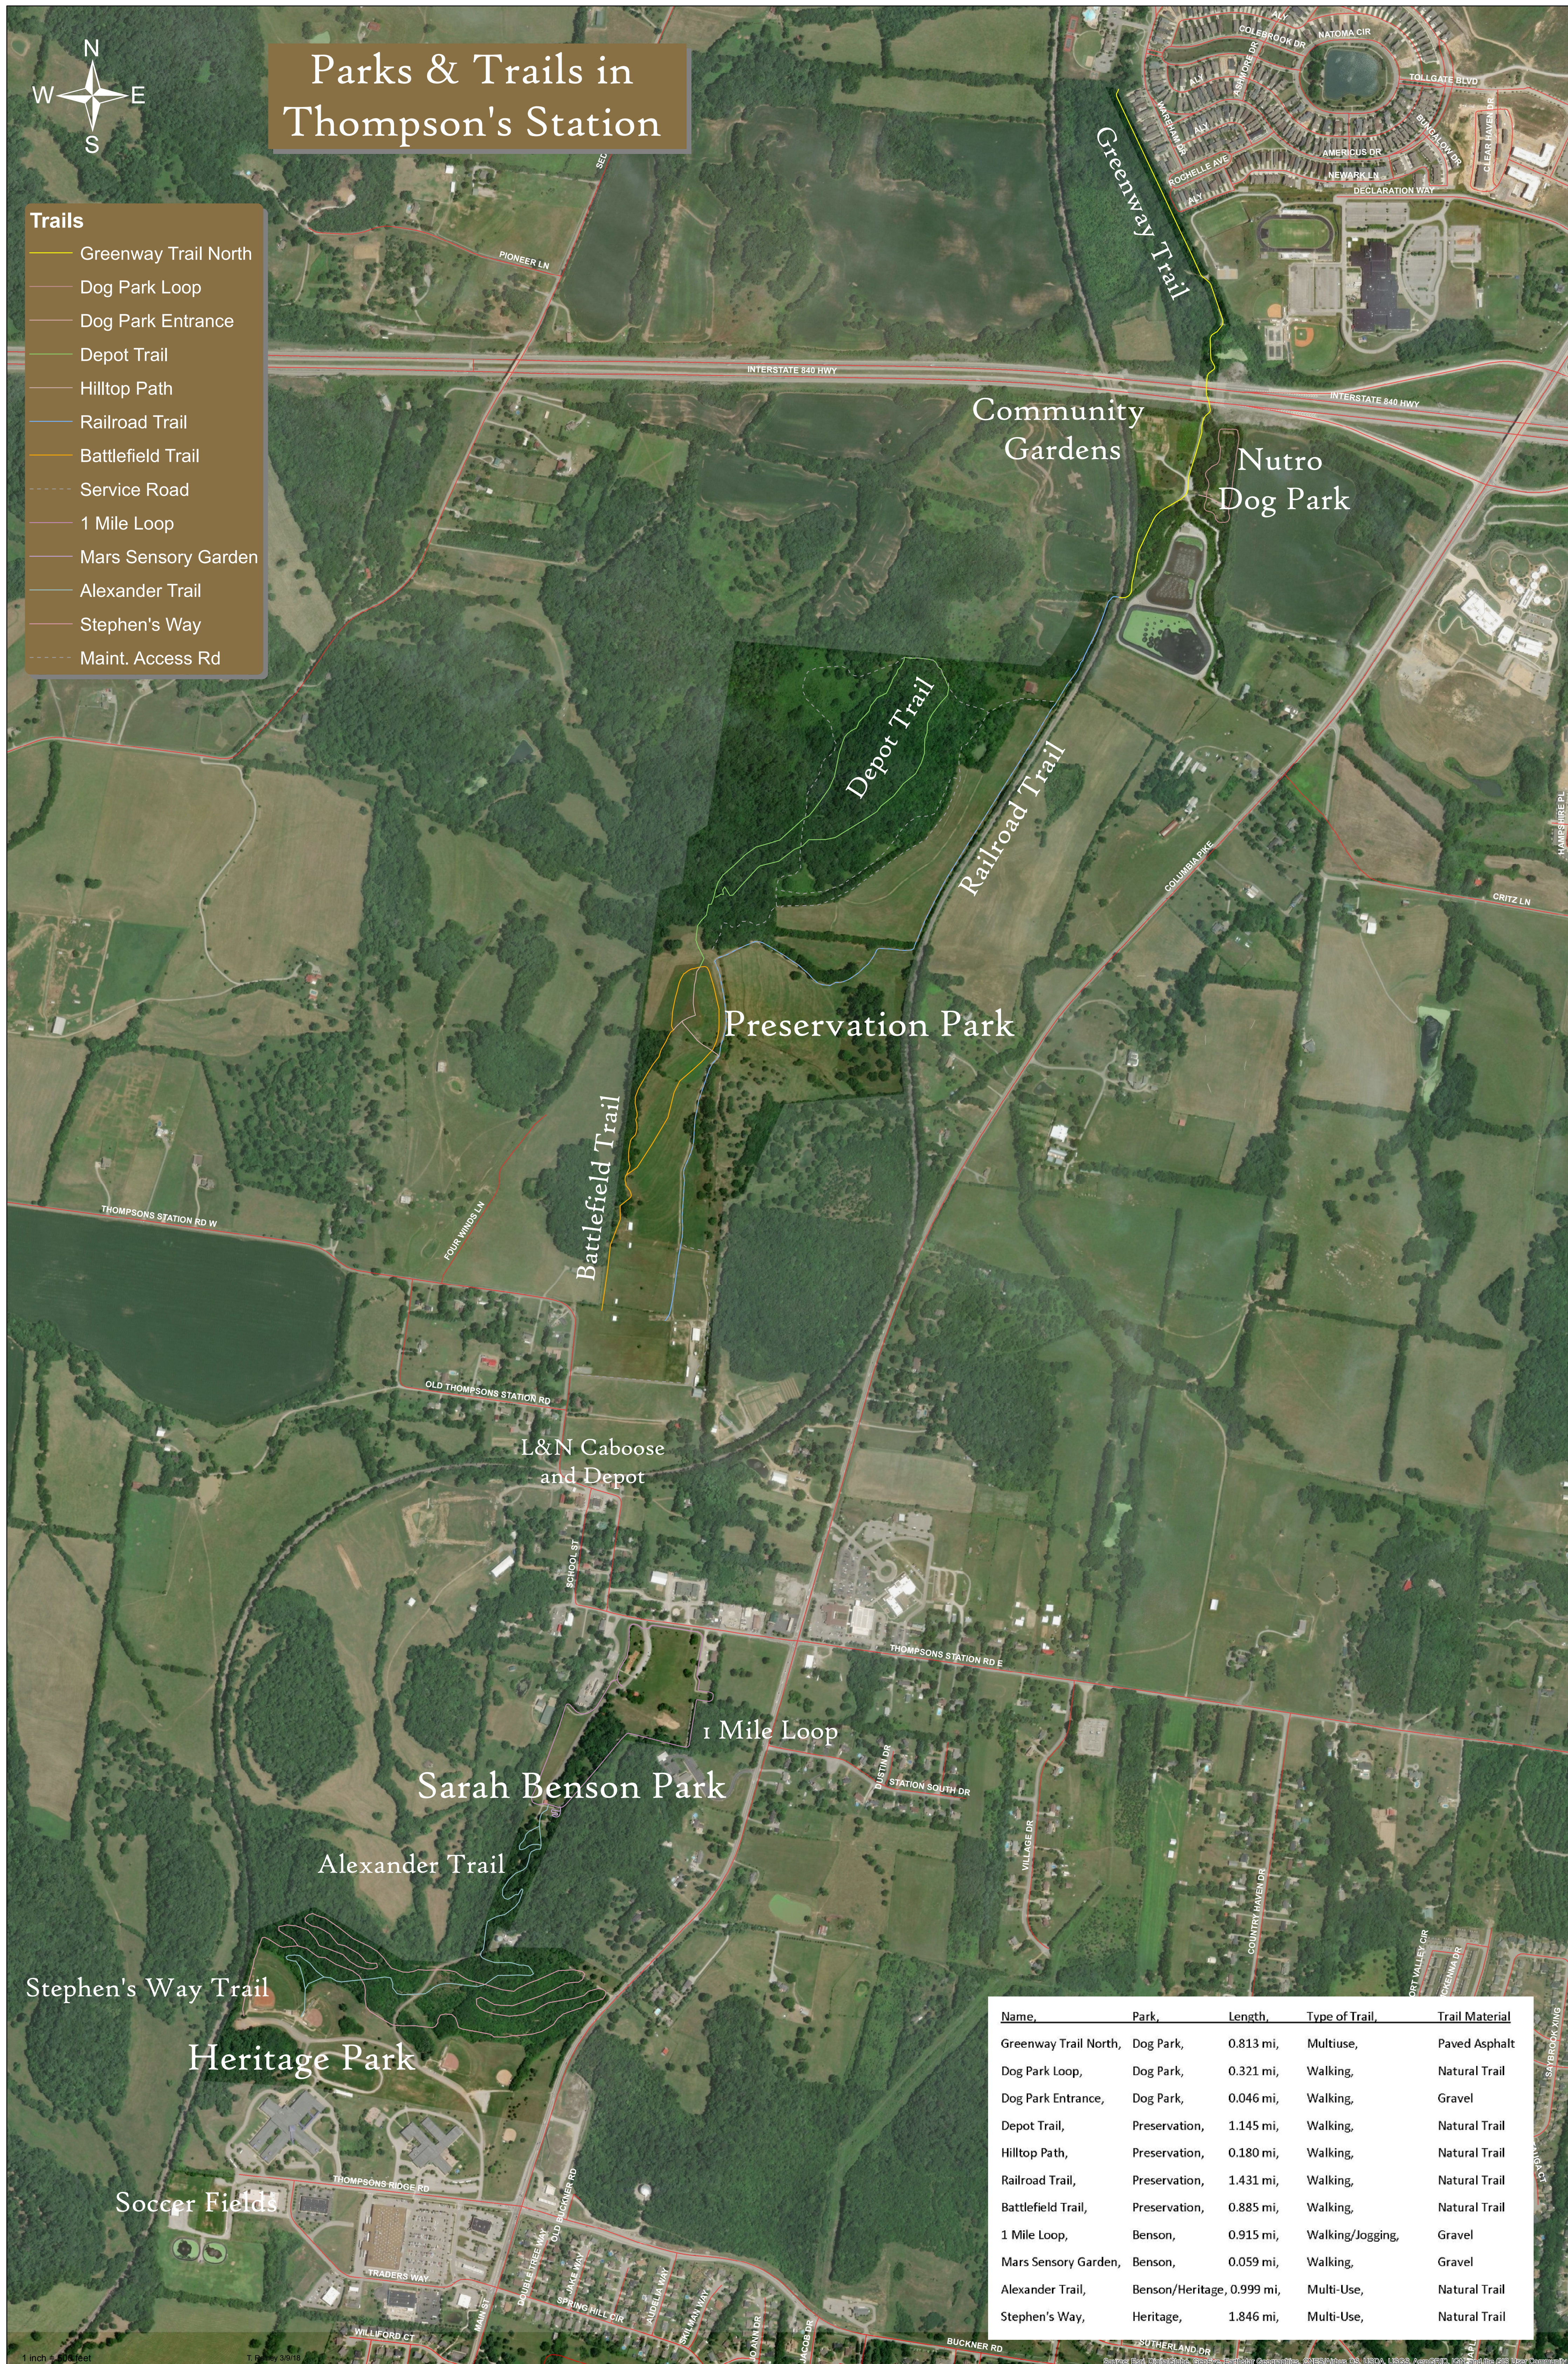

Parks & Trails in Thompson's Station

Trails

- Greenway Trail North
- Dog Park Loop
- Dog Park Entrance
- Depot Trail
- Hilltop Path
- Railroad Trail
- Battlefield Trail
- - - Service Road
- 1 Mile Loop
- Mars Sensory Garden
- Alexander Trail
- Stephen's Way
- - - Maint. Access Rd

Name	Park	Length	Type of Trail	Trail Material
Greenway Trail North	Dog Park	0.813 mi	Multiuse	Paved Asphalt
Dog Park Loop	Dog Park	0.321 mi	Walking	Natural Trail
Dog Park Entrance	Dog Park	0.046 mi	Walking	Gravel
Depot Trail	Preservation	1.145 mi	Walking	Natural Trail
Hilltop Path	Preservation	0.180 mi	Walking	Natural Trail
Railroad Trail	Preservation	1.431 mi	Walking	Natural Trail
Battlefield Trail	Preservation	0.885 mi	Walking	Natural Trail
1 Mile Loop	Benson	0.915 mi	Walking/Jogging	Gravel
Mars Sensory Garden	Benson	0.059 mi	Walking	Gravel
Alexander Trail	Benson/Heritage	0.999 mi	Multi-Use	Natural Trail
Stephen's Way	Heritage	1.846 mi	Multi-Use	Natural Trail