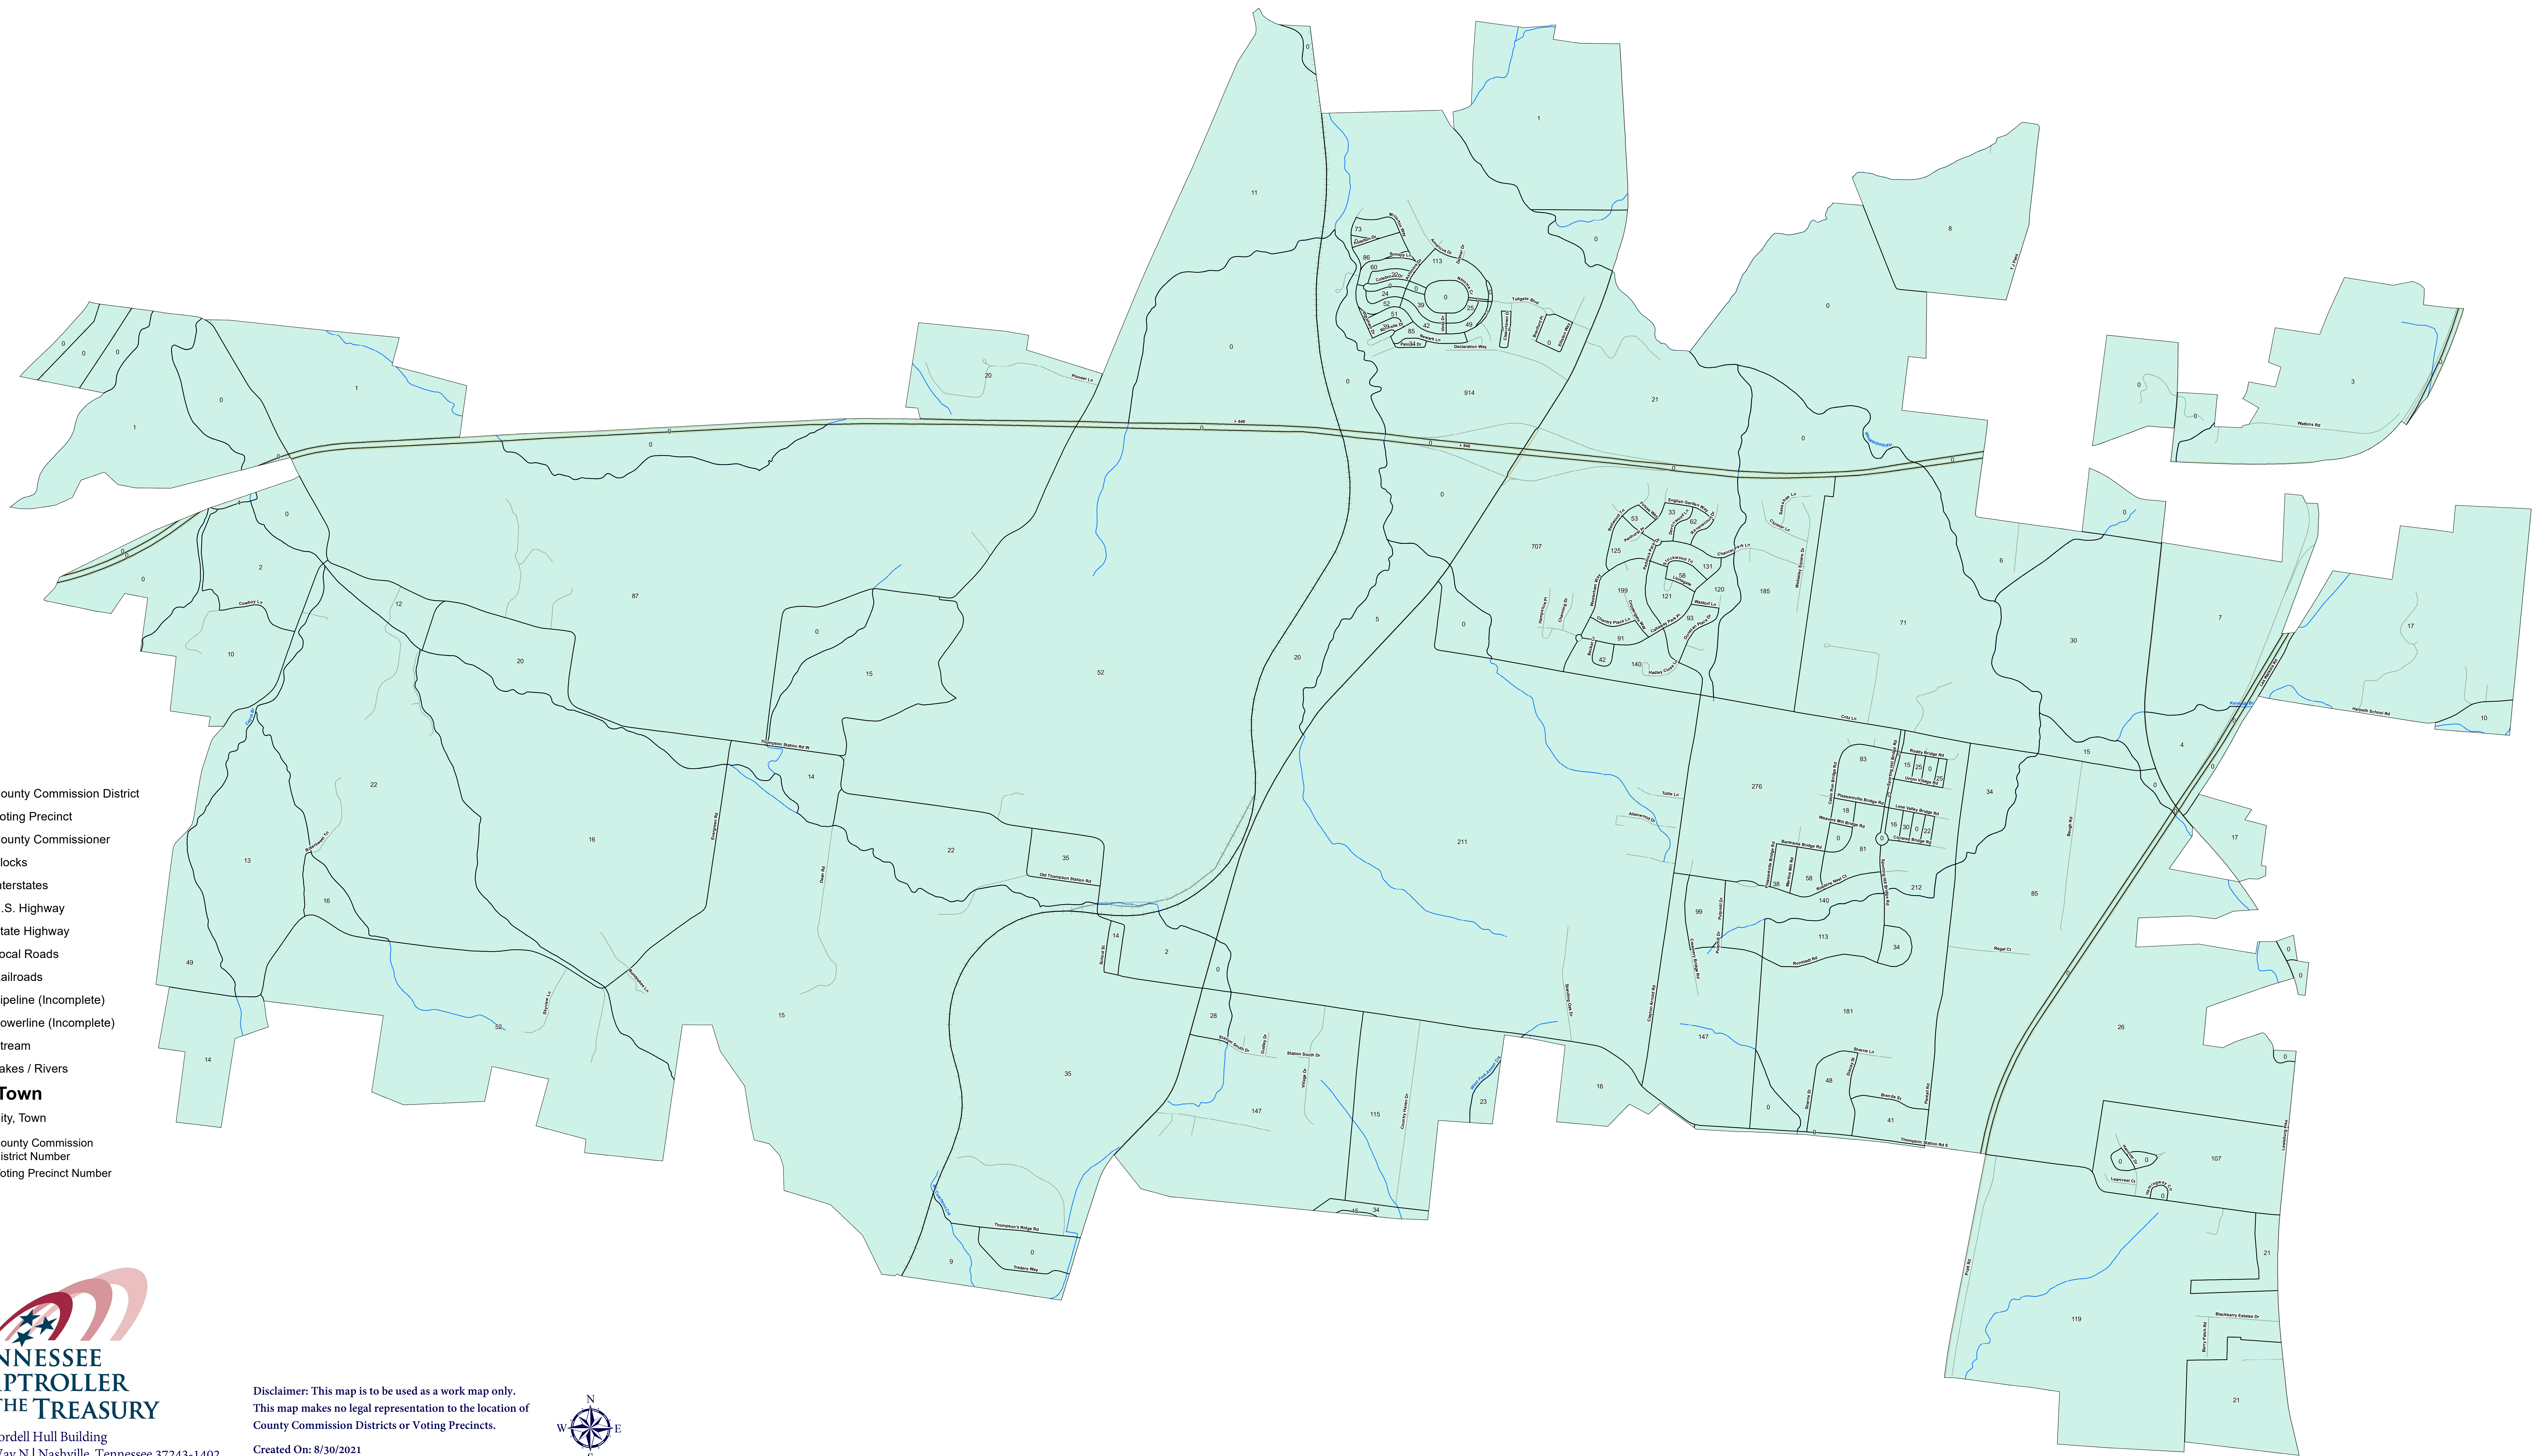

Thompson's Station | 2020 Redistricting | Work Map

Total Population 7,485 based on 2020 Census

- County Commission District
- Voting Precinct
- County Commissioner
- Blocks
- Interstates
- U.S. Highway
- State Highway
- Local Roads
- Railroads
- Pipeline (Incomplete)
- Powerline (Incomplete)
- Stream
- Lakes / Rivers
- **City, Town**
- City, Town
- 1 County Commission District Number
- 1234 Voting Precinct Number

Created On: 8/30/2021

Data Source: U.S. Census Bureau